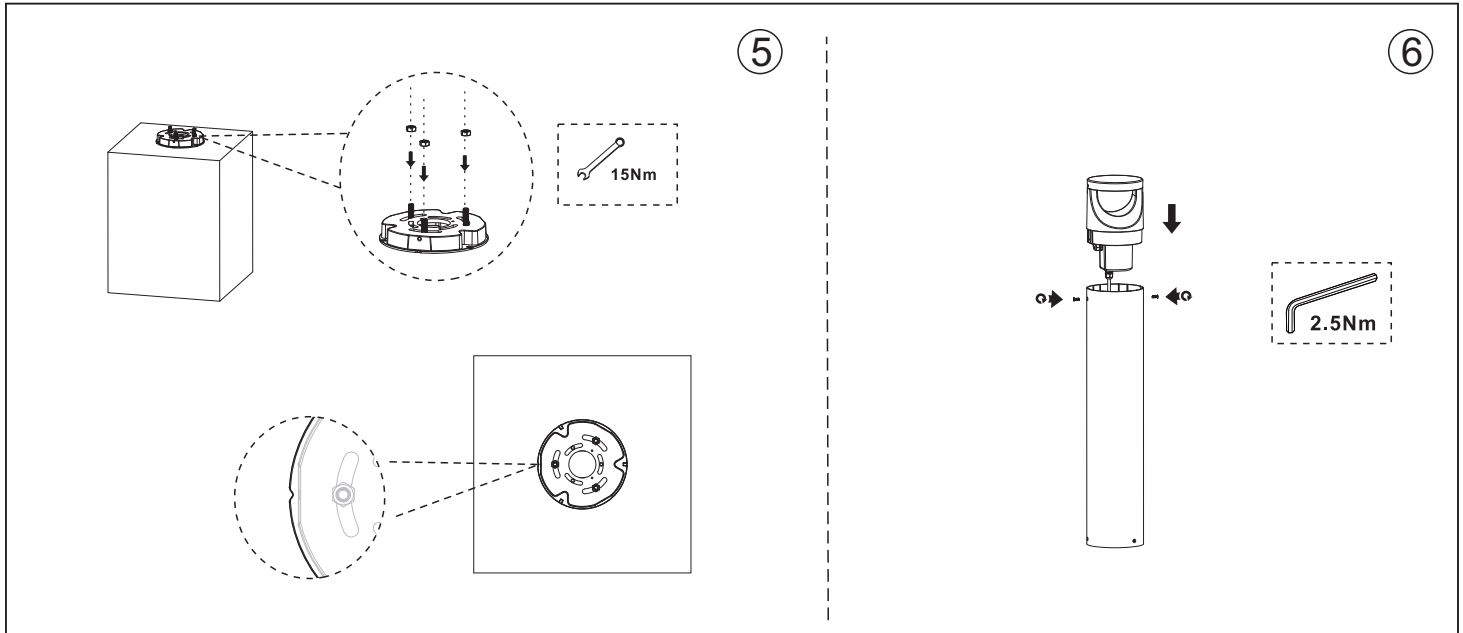

L	brown	black	Dimmable				
N	blue	white	DIM+ / DA1	blue	brown	purple	white
⊕ GND	yellow/green	green	DIM- / DA2	white	blue	gray	black

•hvis kablet til dette armatur er beskadiget, må det udelukkende udskiftes af producenten eller en lignende kvalificeret person for at undgå en fare.