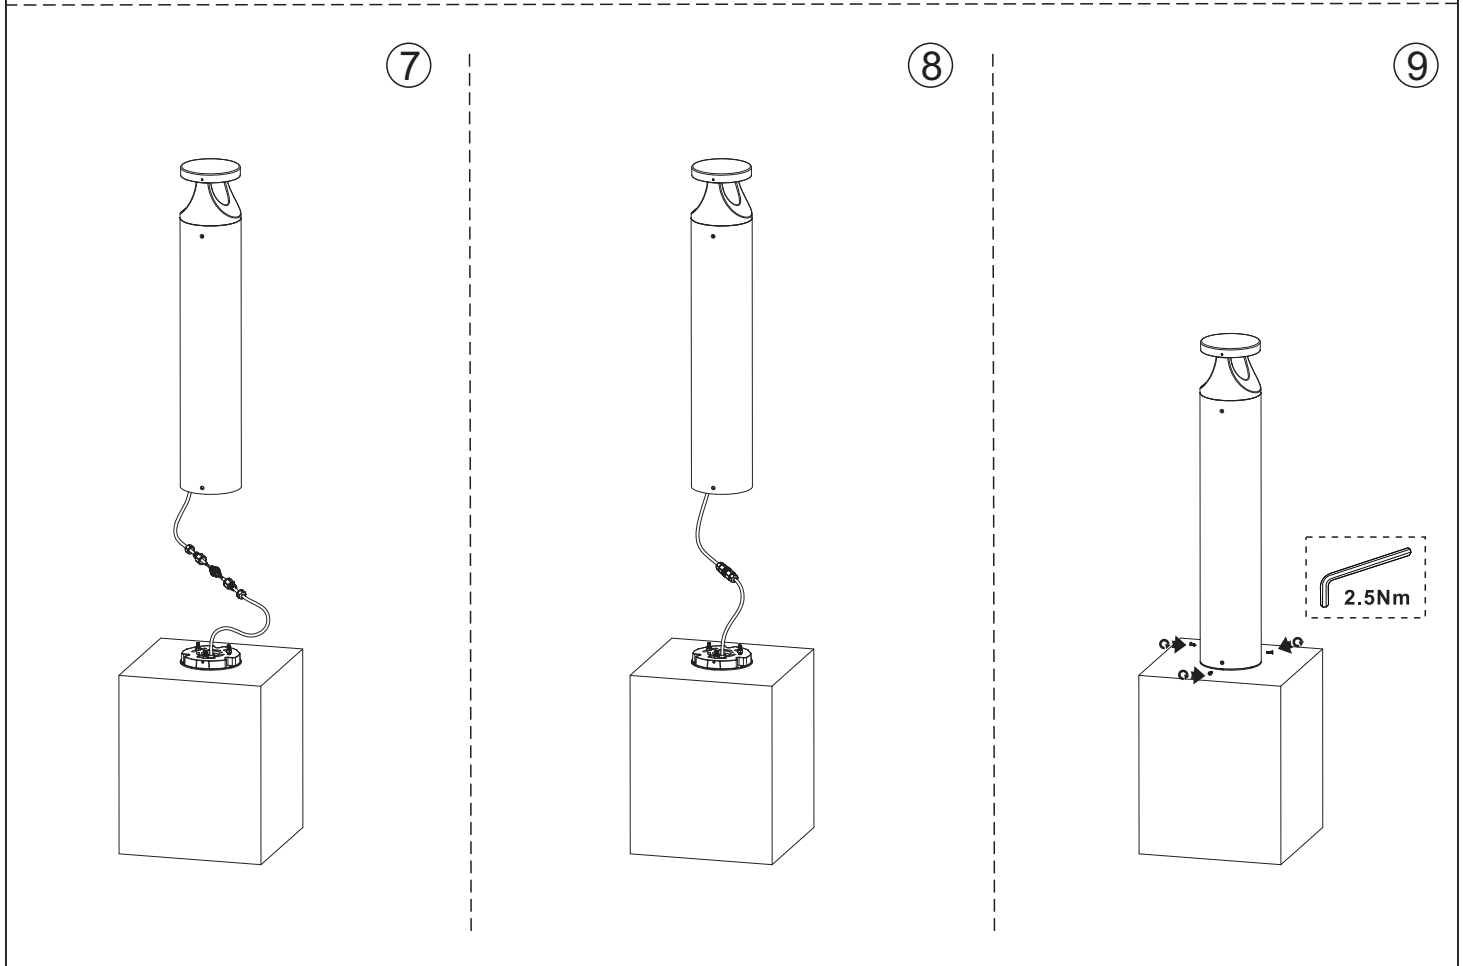

L	brown	black	Dimmable				
N	blue	white	DIM+ / DA1	blue	brown	purple	white
⊕ GND	yellow/green	green	DIM- / DA2	white	blue	gray	black

•hvis kablet til dette armatur er beskadiget, må det udelukkende udskiftes af producenten eller en lignende kvalificeret person for at undgå en fare.