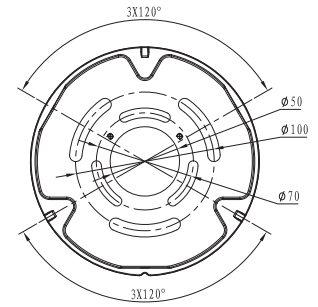

Monteringsvejledning

Installation Instructions

0.9M

0.5M

Physical Dimensions(mm/inch)

The installation

①

②