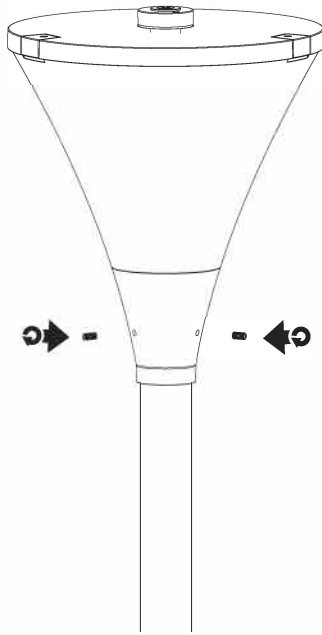

Physical Dimensions (Unit: mm/inch)

Standard version

Photocell version

Installation

1.

Non Dimmable

L	—	black
N	—	white
⊕	—	green
L	—	brown
N	—	blue
⊕	—	yellow/green

Dimmable

L	—	black
N	—	white
⊕	—	green
DA1/DIM+	—	red
DA2/DIM-	—	brown
L	—	brown
N	—	blue
DA1/DIM+	—	black
DA2/DIM-	—	gray

Pole size: Ø60mm(2.36")

Non Dimmable

L	—	black
N	—	white
L	—	brown
N	—	blue

Dimmable

L	—	black
N	—	white
DA1/DIM+	—	red
DA2/DIM-	—	brown
L	—	brown
N	—	blue
DA1/DIM+	—	black
DA2/DIM-	—	gray

Pole size: Ø60mm(2.36")

* Sørg for, at armaturet er korrekt jordet.

* Sørg for, at armaturet er korrekt jordet.

Monteringsvejledning

2.

3.

Product Specifications	20W	40W	60W	20W	40W
Luminescent mode	Direct Lighting			Indirect Lighting	
Input Voltage	100-240 VAC				
Power Frequency	50 / 60Hz				
Outlook Dimensions	Ø371x420mm(Ø14.6"x16.53")				
Luminaire Net Weight	4.6±0.3kg(10.14±0.66Lbs)				
Projected Area	0.091m²(0.98ft²)				
Working Temperature	-30°C to +50°C(-22°F to +122°F)				
Storing Temperature	-40°C to +70°C(-40°F to +158°F)				