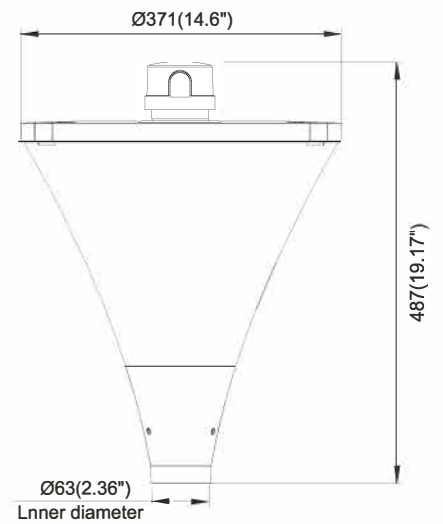

Physical Dimensions (Unit: mm/inch)

Standard version

Photocell version

Installation

1.

Non Dimmable

L	—	black
N	—	white
⊕	—	green
L	—	brown
N	—	blue
⊕	—	yellow/green

Dimmable

L	—	black
N	—	white
⊕	—	green
DA1/DIM+	—	red
DA2/DIM-	—	brown
L	—	brown
N	—	blue
DA1/DIM+	—	black
DA2/DIM-	—	gray

Pole size: Ø60mm(2.36")

Non Dimmable

L	—	black
N	—	white
L	—	brown
N	—	blue

Dimmable

L	—	black
N	—	white
DA1/DIM+	—	red
DA2/DIM-	—	brown
L	—	brown
N	—	blue
DA1/DIM+	—	black
DA2/DIM-	—	gray

Pole size: Ø60mm(2.36")

* Sørg for, at armaturet er korrekt jordet.

* Sørg for, at armaturet er korrekt jordet.

Monteringsvejledning

2.

3.

Product Specifications	20W	40W	60W	20W	40W
Luminescent mode	Direct Lighting			Indirect Lighting	
Input Voltage	100-240 VAC				
Power Frequency	50 / 60Hz				
Outlook Dimensions	Ø371x420mm(Ø14.6"x16.53")				
Luminaire Net Weight	4.6±0.3kg(10.14±0.66Lbs)				
Projected Area	0.091m²(0.98ft²)				
Working Temperature	-30°C to +50°C(-22°F to +122°F)				
Storing Temperature	-40°C to +70°C(-40°F to +158°F)				