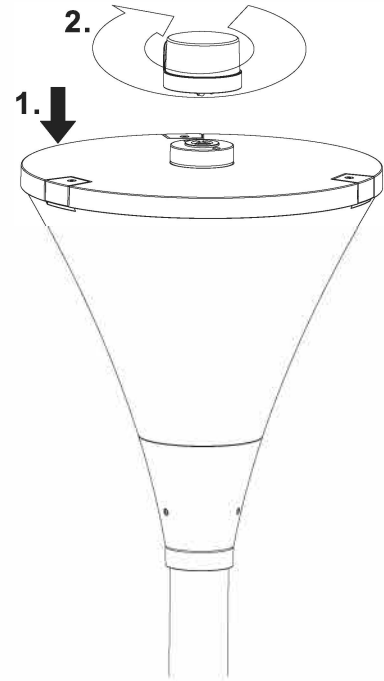

L	—	black
N	—	white
⊕	—	green
DA1/DIM+	—	red
DA2/DIM-	—	brown
L	—	brown
N	—	blue
DA1/DIM+	—	black
DA2/DIM-	—	gray

Pole size: Ø60mm(2.36")

Non Dimmable

L	—	black
N	—	white
L	—	brown
N	—	blue

Dimmable

L	—	black
N	—	white
DA1/DIM+	—	red
DA2/DIM-	—	brown
L	—	brown
N	—	blue
DA1/DIM+	—	black
DA2/DIM-	—	gray

Pole size: Ø60mm(2.36")

* Sørg for, at armaturet er korrekt jordet.

* Sørg for, at armaturet er korrekt jordet.

Monteringsvejledning

2.

3.

Product Specifications	20W	40W	60W	20W	40W
Luminescent mode	Direct Lighting			Indirect Lighting	
Input Voltage	100-240 VAC				
Power Frequency	50 / 60Hz				
Outlook Dimensions	Ø371x420mm(Ø14.6"x16.53")				
Luminaire Net Weight	4.6±0.3kg(10.14±0.66Lbs)				
Projected Area	0.091m²(0.98ft²)				
Working Temperature	-30°C to +50°C(-22°F to +122°F)				
Storing Temperature	-40°C to +70°C(-40°F to +158°F)				