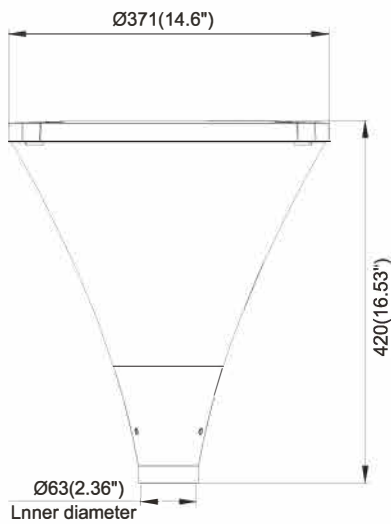

Physical Dimensions (Unit: mm/inch)

Standard version

Photocell version

Installation

1.

Non Dimmable

L	—	black
N	—	white
⊕	—	green
L	—	brown
N	—	blue
⊕	—	yellow/green

Dimmable

L	—	black
N	—	white
⊕	—	green
DA1/DIM+	—	red
DA2/DIM-	—	brown
L	—	brown
N	—	blue
DA1/DIM+	—	black
DA2/DIM-	—	gray

Pole size: Ø60mm(2.36")

Non Dimmable

L	—	black
N	—	white
L	—	brown
N	—	blue

Dimmable

L	—	black
N	—	white
DA1/DIM+	—	red
DA2/DIM-	—	brown
L	—	brown
N	—	blue
DA1/DIM+	—	black
DA2/DIM-	—	gray

Pole size: Ø60mm(2.36")

* Sørg for, at armaturet er korrekt jordet.

* Sørg for, at armaturet er korrekt jordet.

Monteringsvejledning

2.

3.

Product Specifications	20W	40W	60W	20W	40W
Luminescent mode	Direct Lighting			Indirect Lighting	
Input Voltage	100-240 VAC				
Power Frequency	50 / 60Hz				
Outlook Dimensions	Ø371x420mm(Ø14.6"x16.53")				
Luminaire Net Weight	4.6±0.3kg(10.14±0.66Lbs)				
Projected Area	0.091m²(0.98ft²)				
Working Temperature	-30°C to +50°C(-22°F to +122°F)				
Storing Temperature	-40°C to +70°C(-40°F to +158°F)				